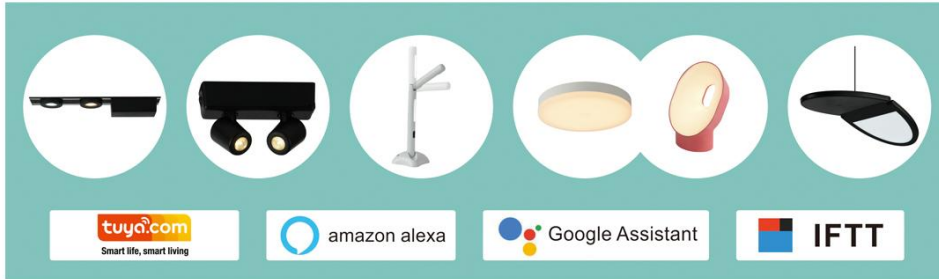

LED Smart Light ————— P1 - 5

LED Commercial Light ————— P6 - 13