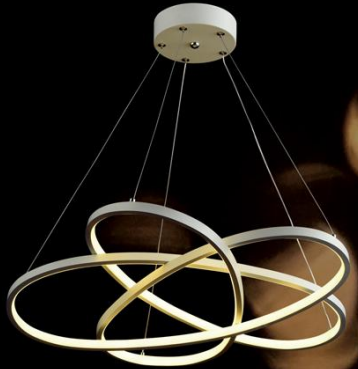

Model No.: 322835-5
Watt: 68W
Finish: White
Fixture Size: L59*W57*H100CM
Material: Aluminum, Iron, Silicon