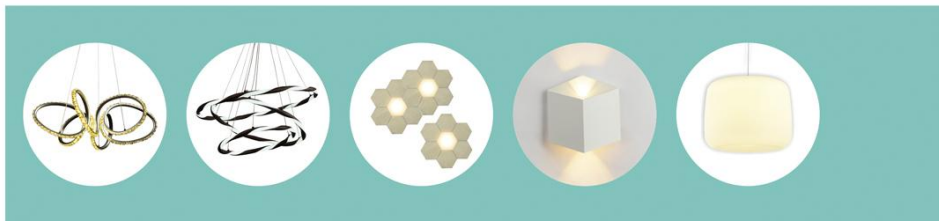

Classic Decorative Light ————— P24 - 29