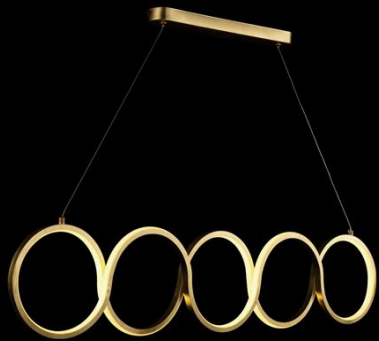

Model No.: 323082-1
Watt: 47W
Finish: Gold Leaf
Fixture Size: L96*W3.5*H22CM
Material: Aluminum, Iron, Silicon