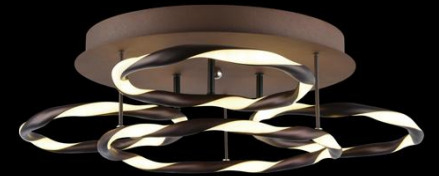

**Model No.:** 323081-1  
**Watt:** 50W  
**Finish:** Silver Leaf  
**Fixture Size:** L96\*W3.5\*H22CM  
**Material:** Aluminum, Iron, Silicon

**Model No.:** 323333-3  
**Watt:** 75W  
**Finish:** Coffee  
**Fixture Size:** L58\*W58\*H100CM  
**Material:** Aluminum, Iron, Silicon