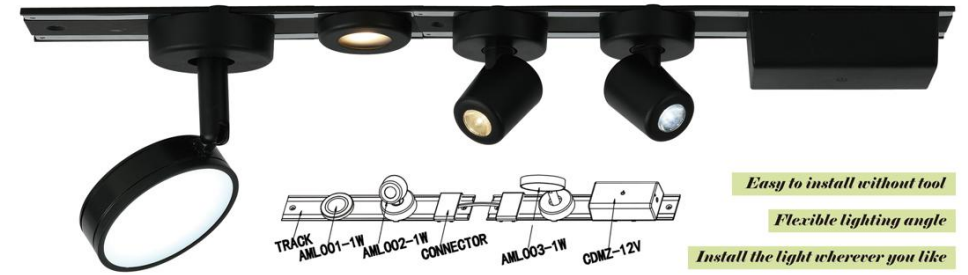

※ **Advantages&Details**

Smart Touch Switch

Easy to install without tools, and no need hole for wiring

Flexible light source for different light angle

The light can twist 360° angle

Easy to use the light and connect according to your need