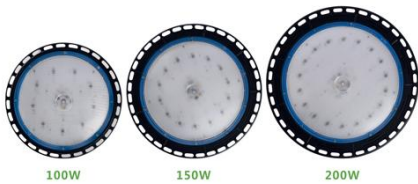

Item	Watt.	Lamp size (mm)	Beam Angle	Lumen	CRI
FLA031-100W	100W	ø267*150	90°	≥65-75LM/W	≥70
FLA032-150W	150W	ø310*150	90°	≥65-75LM/W	≥70
FLA033-200W	200W	ø350*160	90°	≥65-75LM/W	≥70

Voltage:Linear Scheme without Driver supply.
Single terminal voltage AC 220V